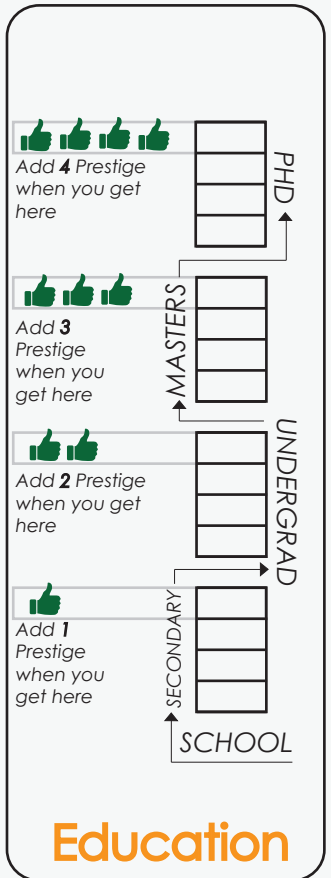

IDENTITY CARD

Name { _____ }

Gender { **F** }

Ethnicity { **McCoy** }

Political Affiliation { **Party B** }

1											
2	Payday	Education			Education	Party Meet			Education		
3			Event				Event			Event	
4		Education		Eat	Education		Eat	Education		Event	Eat
5											

15 empty green circles for rating

15 empty red circles for rating