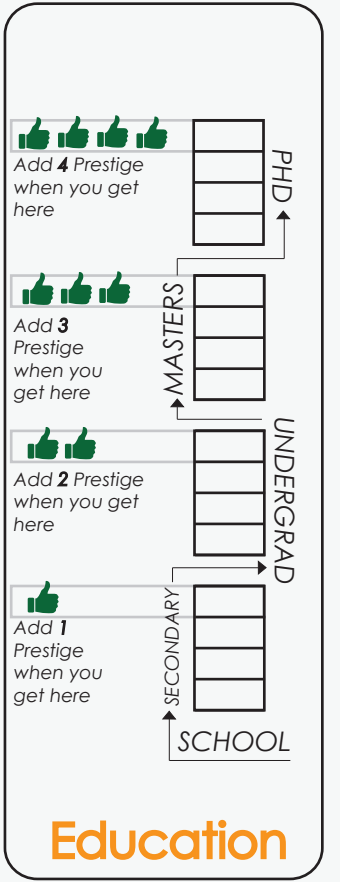

IDENTITY CARD

Name { _____ }

Gender { **F** }

Ethnicity { **McCoy** }

Political Affiliation { **Party B** }

1											
2	Payday	Education			Education	Party Meet			Education		
3			Event				Event			Event	
4	Payday	Education	Event	Eat	Education	Party Meet	Event	Eat	Education	Event	Eat
5											

15 empty green circles for rating

15 empty red circles for rating

Education

PHD: Add 4 Prestige when you get here (4 thumbs up)

MASTERS: Add 3 Prestige when you get here (3 thumbs up)

UNDERGRAD: Add 2 Prestige when you get here (2 thumbs up)