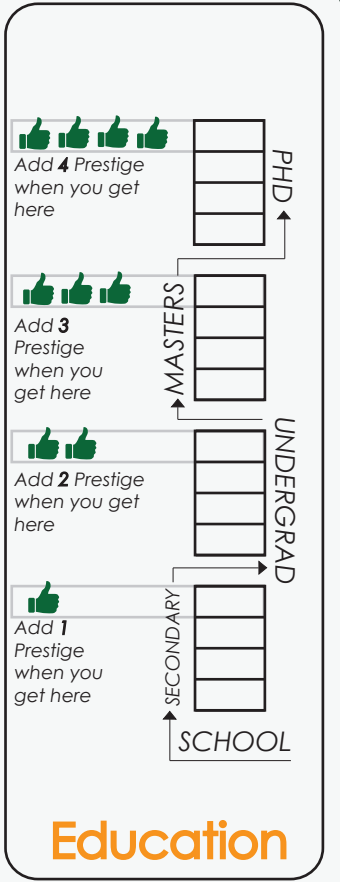

15 empty green circles for rating

15 empty red circles for rating

Education

PHD: Add 4 Prestige when you get here (4 thumbs up)

MASTERS: Add 3 Prestige when you get here (3 thumbs up)

UNDERGRAD: Add 2 Prestige when you get here (2 thumbs up)

SECONDARY: Add 1 Prestige when you get here (1 thumbs up)

SCHOOL

Name { _____ }

Gender { **M** }

Ethnicity { **Hapsburg** }

Political Affiliation { **Party A** }

1											
2	Payday	Education			Education	Party Meet			Education		
3			Event				Event			Event	
4	Payday	Education	Event	Eat	Education	Party Meet	Event	Eat	Education	Event	Eat
5											